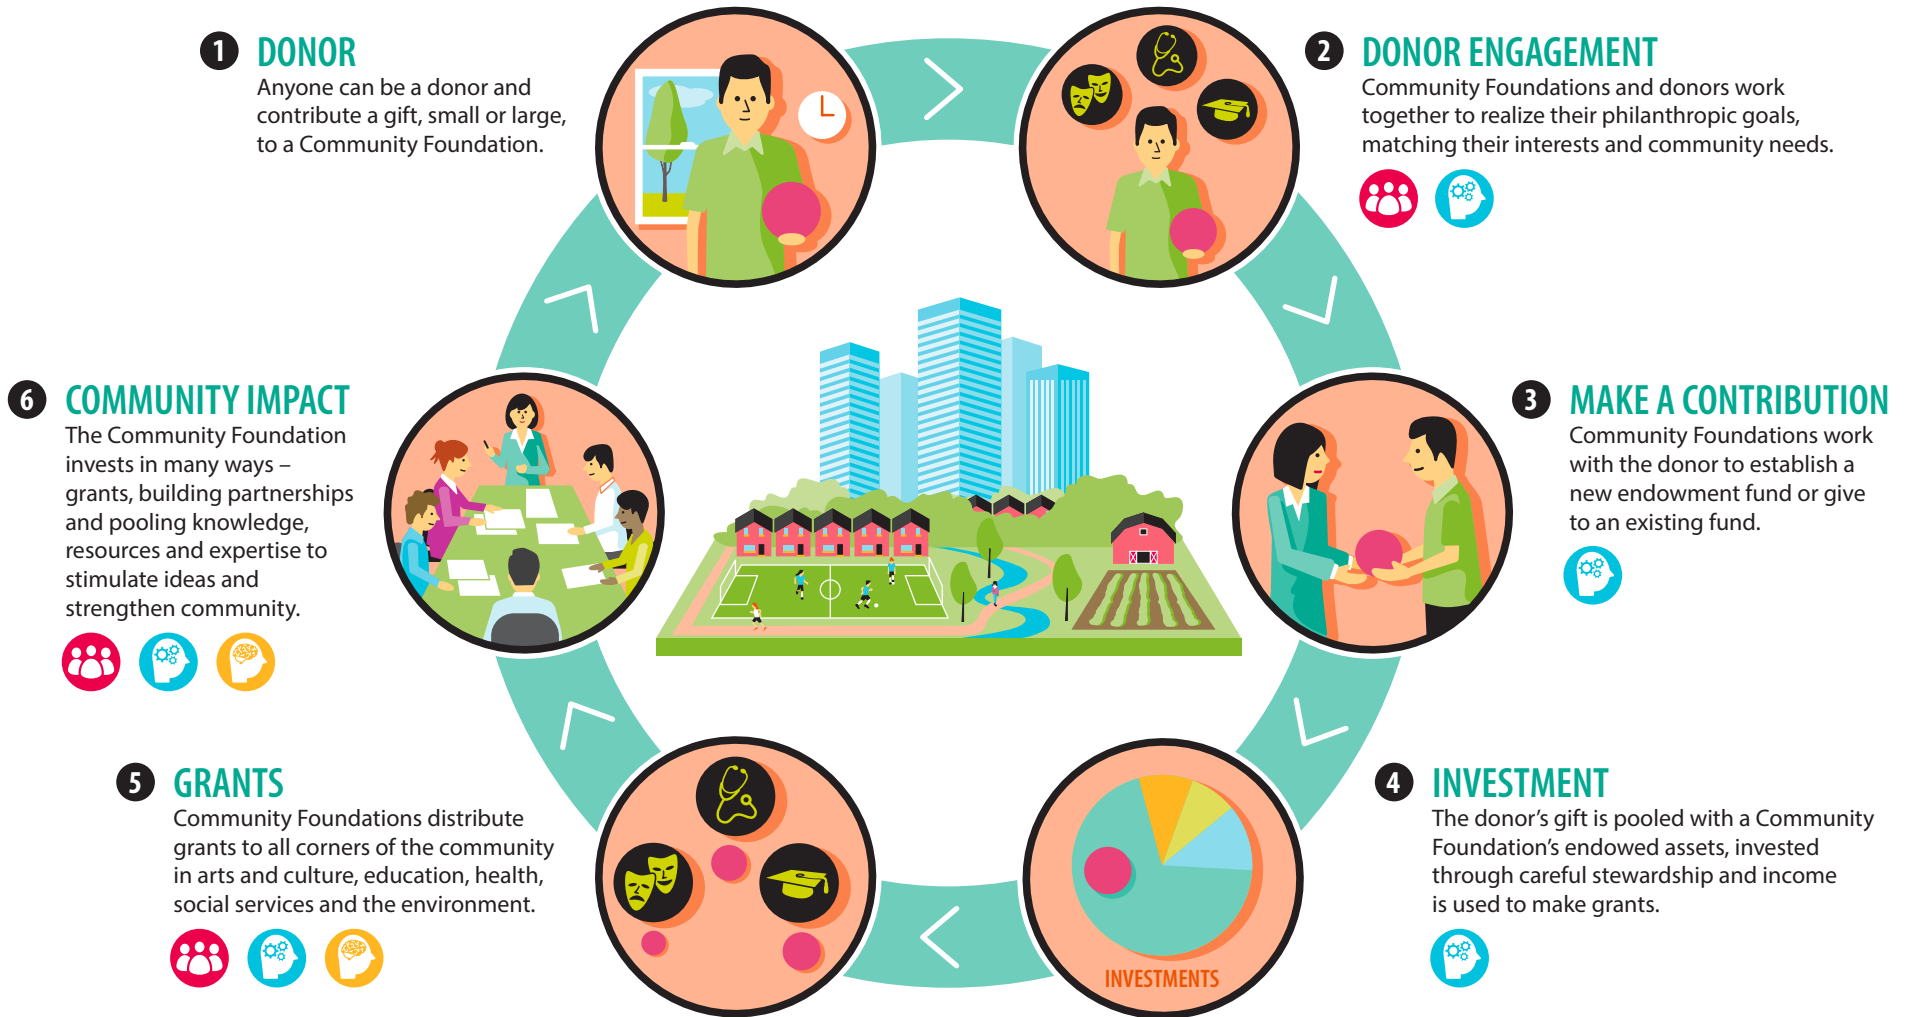

Giving To Your Community Foundation

Your local Community Foundation is a charitable non-profit organization that contributes time, leadership and financial support to initiatives that benefit your community most.

COMMUNITY FOUNDATIONS OF CANADA
FONDATIONS COMMUNAUTAIRES DU CANADA
all for community. ensemble pour tous.

Why Contribute to a Community Foundation?

Community Knowledge

A deep understanding of local needs and opportunities.

Expertise

Community Foundations are credible stewards of assets with granting expertise.

Leadership

Community Foundations are led by a volunteer board of directors comprised of knowledgeable community leaders.